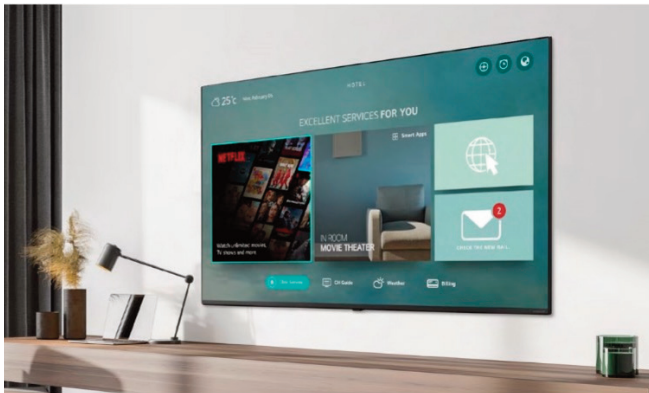

Easy Access to Netflix Application with Pro:Centric Direct

Hotel guests can enjoy their favorite Netflix shows thanks to the Netflix Application service supported within Pro:Centric Direct. Guest Netflix subscription is required, or sign-up to a free trial. Must be installed by approved LG SI Partner.

* webOS 5.0 only

* Property Management System required

* Usage statistics reporting required