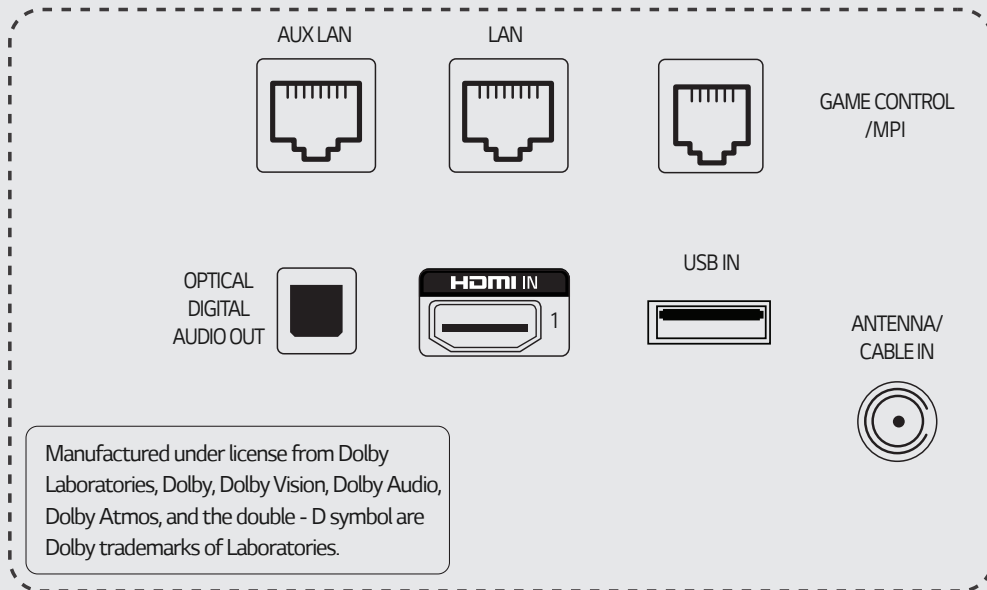

CONNECTIVITY

75" / 65" / 55" / 50"

REAR