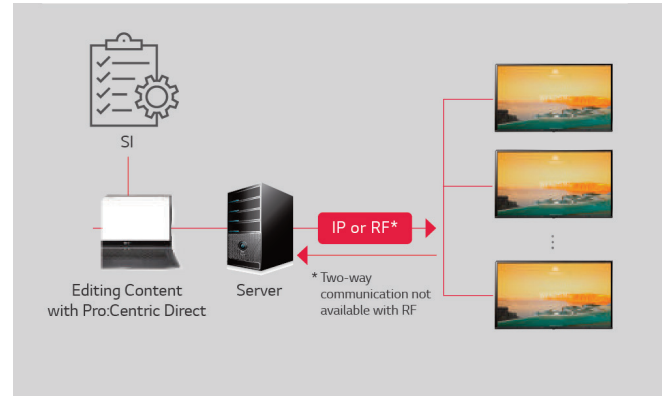

Design	Stand Type	1 Pole Stand (75"/65" : Fixed, 55"/50" : Swivel)
Display	Inch	75" / 65" / 55" / 50"
	Resolutions	3840 × 2160 (UHD)
Solution		Pro:Centric (Smart, Direct, V), Quick Menu

Pro:Idiom®

DRM (Digital Rights Management) technology unlocks access to premium content to help assure rapid and broad deployment of HDTV and other high-value digital content.

Pro:Centric Direct

Pro:Centric Direct is a hotel content management system that provides simple editing tools and various solutions such as one-click service and IP network-based remote management. Hoteliers can easily edit the user interface, provide customized service and manage all property's TVs efficiently.

* Actual UI may differ from what is shown here.

When PCS400R and PCD 2.0 are in use, the PCD feature works even in RF infrastructure.

Easy Access to Netflix Application with Pro:Centric Direct

Hotel guests can enjoy their favorite Netflix shows thanks to the Netflix Application service supported within Pro:Centric Direct. Guest Netflix subscription is required, or sign-up to a free trial. Must be installed by approved LG SI Partner.

SoftAP Virtual Wi-Fi Capability

Software-enabled Access Point (SoftAP) is a "virtual" Wi-Fi feature that uses the TV as a wireless hotspot, enabling guests to connect their own devices. It supports Bridge Mode, allowing administrators to manage in-room SoftAP information such as signal level, SoftAP passwords, etc.